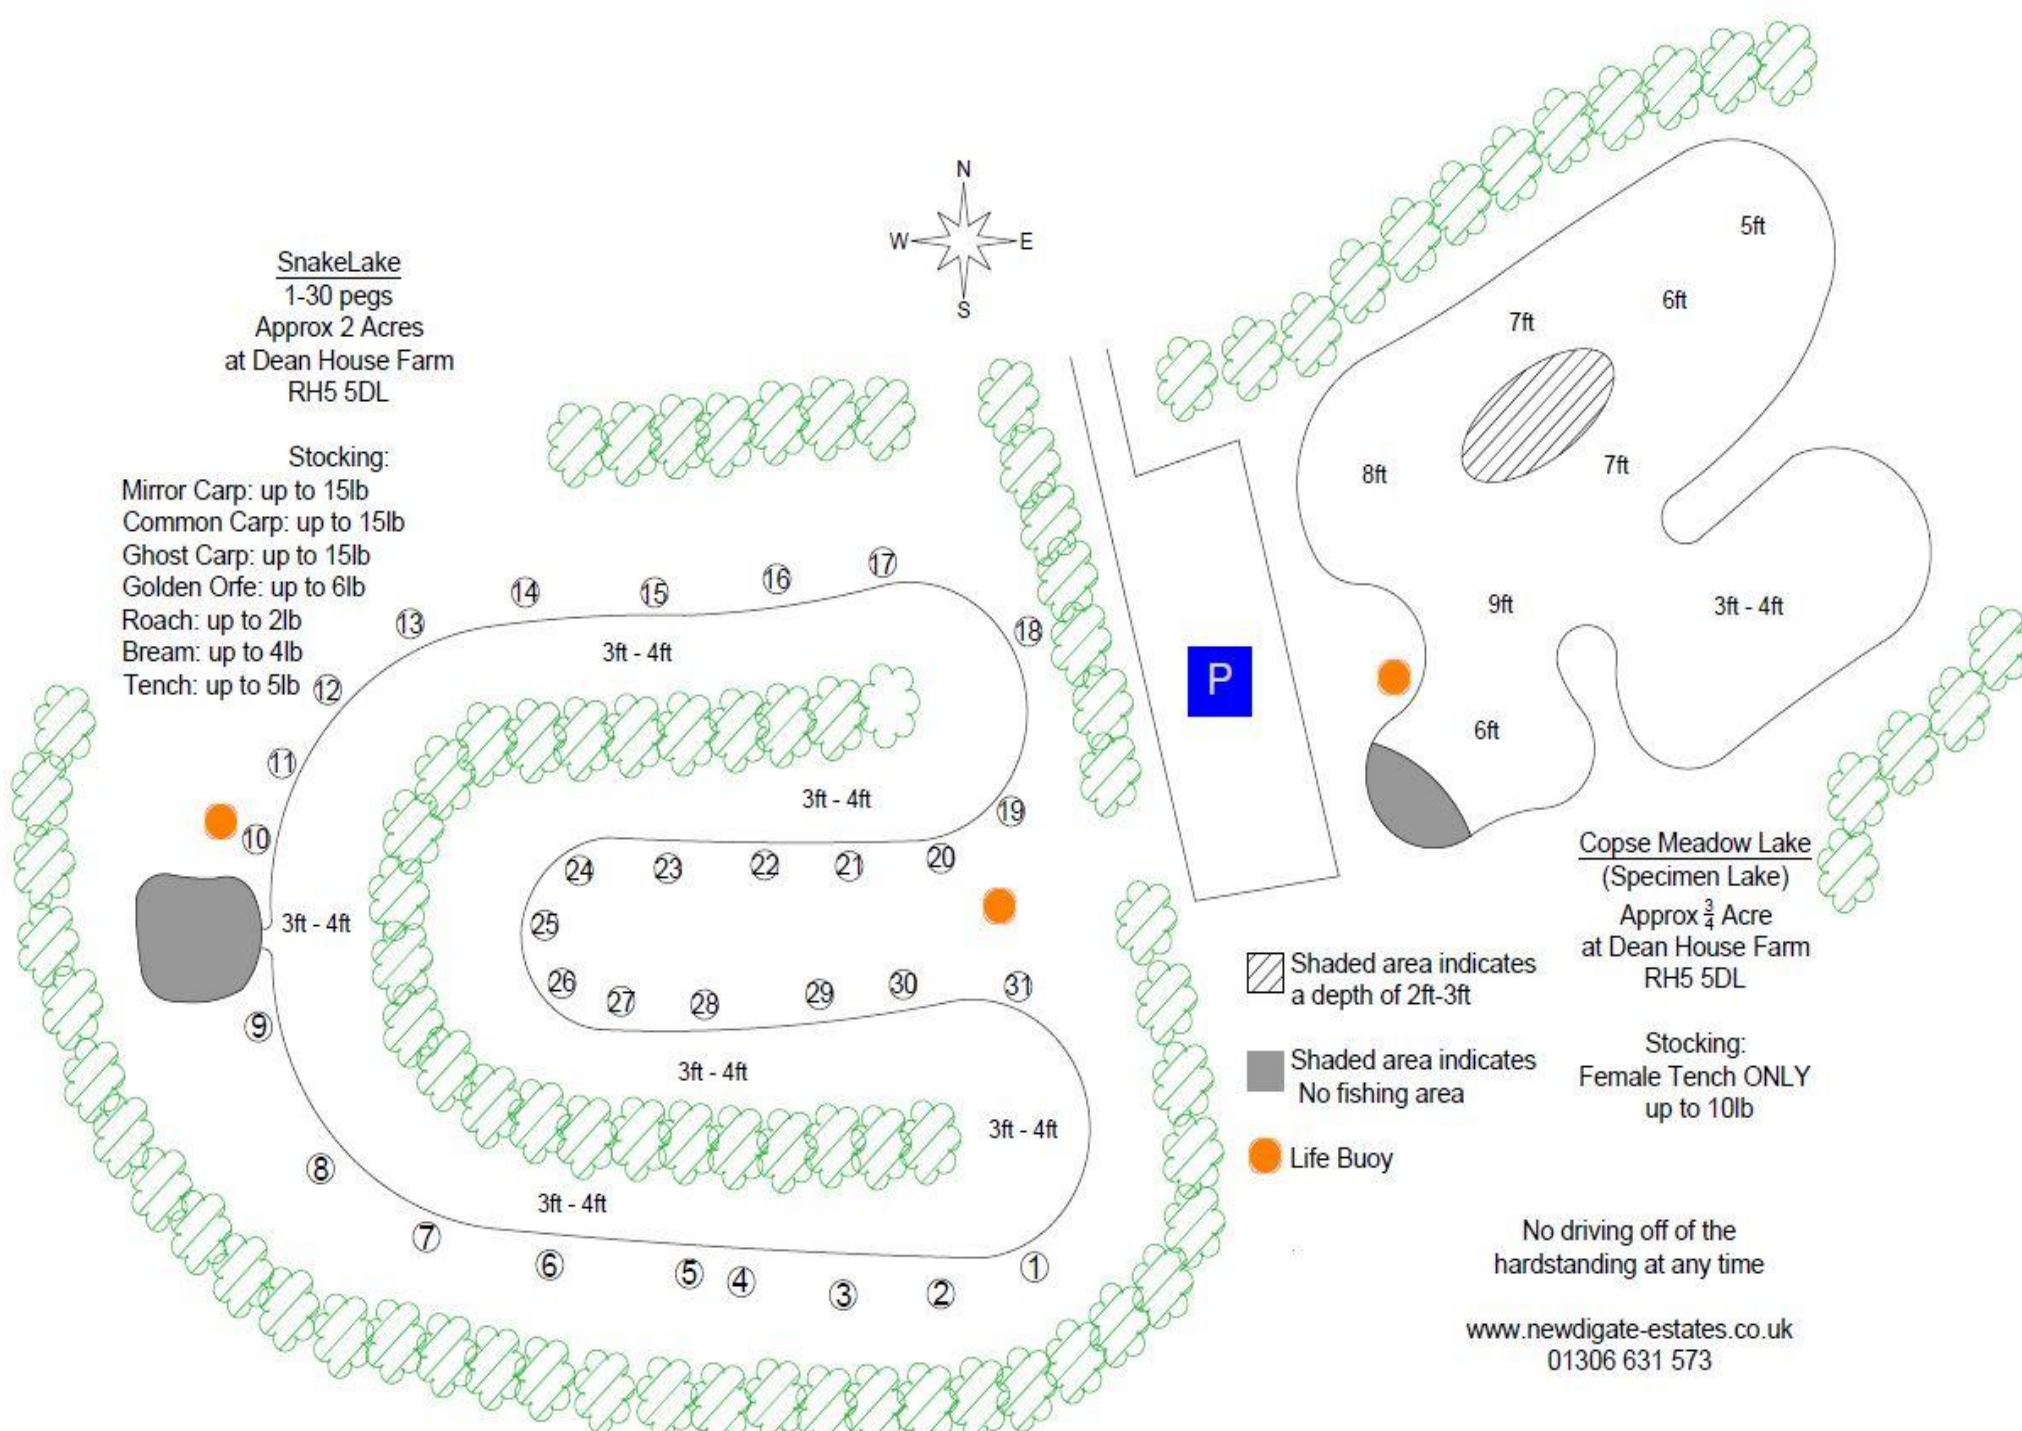

SnakeLake
 1-30 pegs
 Approx 2 Acres
 at Dean House Farm
 RH5 5DL

Stocking:
 Mirror Carp: up to 15lb
 Common Carp: up to 15lb
 Ghost Carp: up to 15lb
 Golden Orfe: up to 6lb
 Roach: up to 2lb
 Bream: up to 4lb
 Tench: up to 5lb

Cope Meadow Lake
 (Specimen Lake)
 Approx $\frac{3}{4}$ Acre
 at Dean House Farm
 RH5 5DL

Stocking:
 Female Tench ONLY
 up to 10lb

Shaded area indicates a depth of 2ft-3ft

Shaded area indicates No fishing area